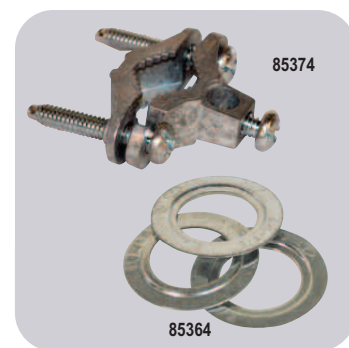

Self Closing GFCI Weatherproof Covers

MARS NO.	DESCRIPTION	MARS PACK	CASE QTY.
85932	One gang for vertical devices	1	10

Weatherproof Blank Covers

MARS NO.	DESCRIPTION	MARS PACK	CASE QTY.
85950	One gang for vertical devices	1	25
85951	Two gang with gasket and screws	1	10

4" Octagon Steel Covers

MARS NO.	DESCRIPTION	MARS PACK	CASE QTY.
84980	Flat blank	1	25

Electrical Fittings-EMT Type-Carded

• Zinc die cast construction

MARS NO.	DESCRIPTION	CASE QTY.
85115	1/2" EMT set screw connector, bulk	50
85326	3/4" EMT set screw connector, bulk	25
85327	1/2" EMT set screw coupling, bulk	50
85329	1/2" EMT compression connector, bulk	50
85330	3/4" EMT compression connector, bulk	25
85332	1/2" EMT compression coupling, bulk	50
85335	1/2" EMT one-hole strap, 5/bag	-
85336	3/4" EMT one-hole strap, 4/bag	-
85302	3/4" EMT one-hole strap, bulk	100
85337	1" EMT one-hole strap, 2/bag	-
85338	1 1/4" EMT one hole strap, 4/bag	-
85306	1/2" rigid IMC strap, bulk	50
85307	3/4" rigid IMC strap, bulk	50
85308	1" rigid IMC strap, bulk	25

Electrical Fittings-Rigid Conduit-Carded

MARS NO.	DESCRIPTION	CASE QTY.
85364	3/4" x 1/2" reducing washer, 4/cd	10
85279	1 1/4" x 3/4" reducing washer, bulk	50
85280	1 1/4" x 1" reducing washer, bulk	50
85281	1 1/2" x 1/2" reducing washer, bulk	50
85282	1 1/2" x 3/4" reducing washer, bulk	50
85374	1/2" - 1" ground clamps, 1/cd	10