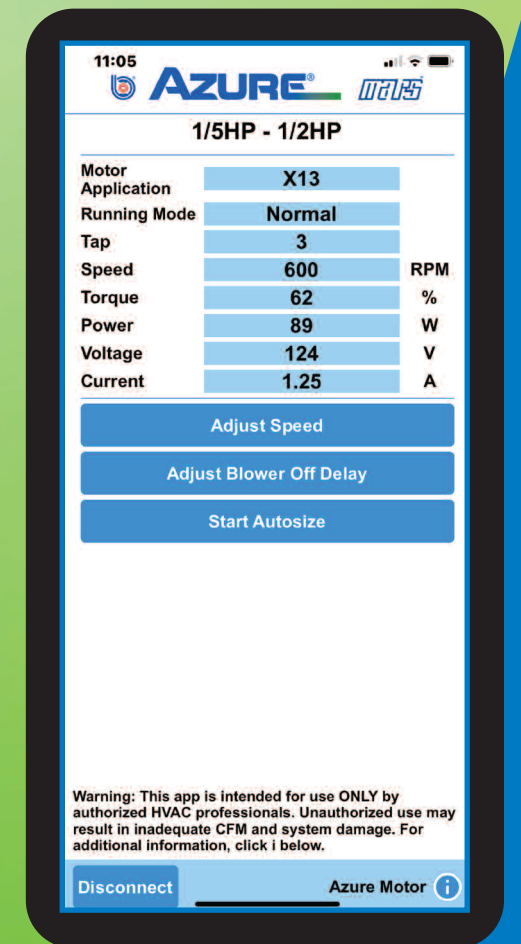

# Replace ANY Constant Torque ECM

**Got One Of These Blower Motors?**

Replace It With **AZURE**

MARS No.	Horsepower	Voltage
10858	1/5-1/2	115/230
10859	1/2-1	115/230

**Motor Includes**

Ensight® Adapter

Direct Connect  
Harness

Factory Harness  
Connector

**Bluetooth Enabled Motor**

- Any FER 2019 OEM Constant Torque Motor
- Genteq® X13®, Endura® Pro, Ensight®, Evergreen®
- US Motors® SelecTech®, EZ13®
- Broad Ocean Digi-Motor®